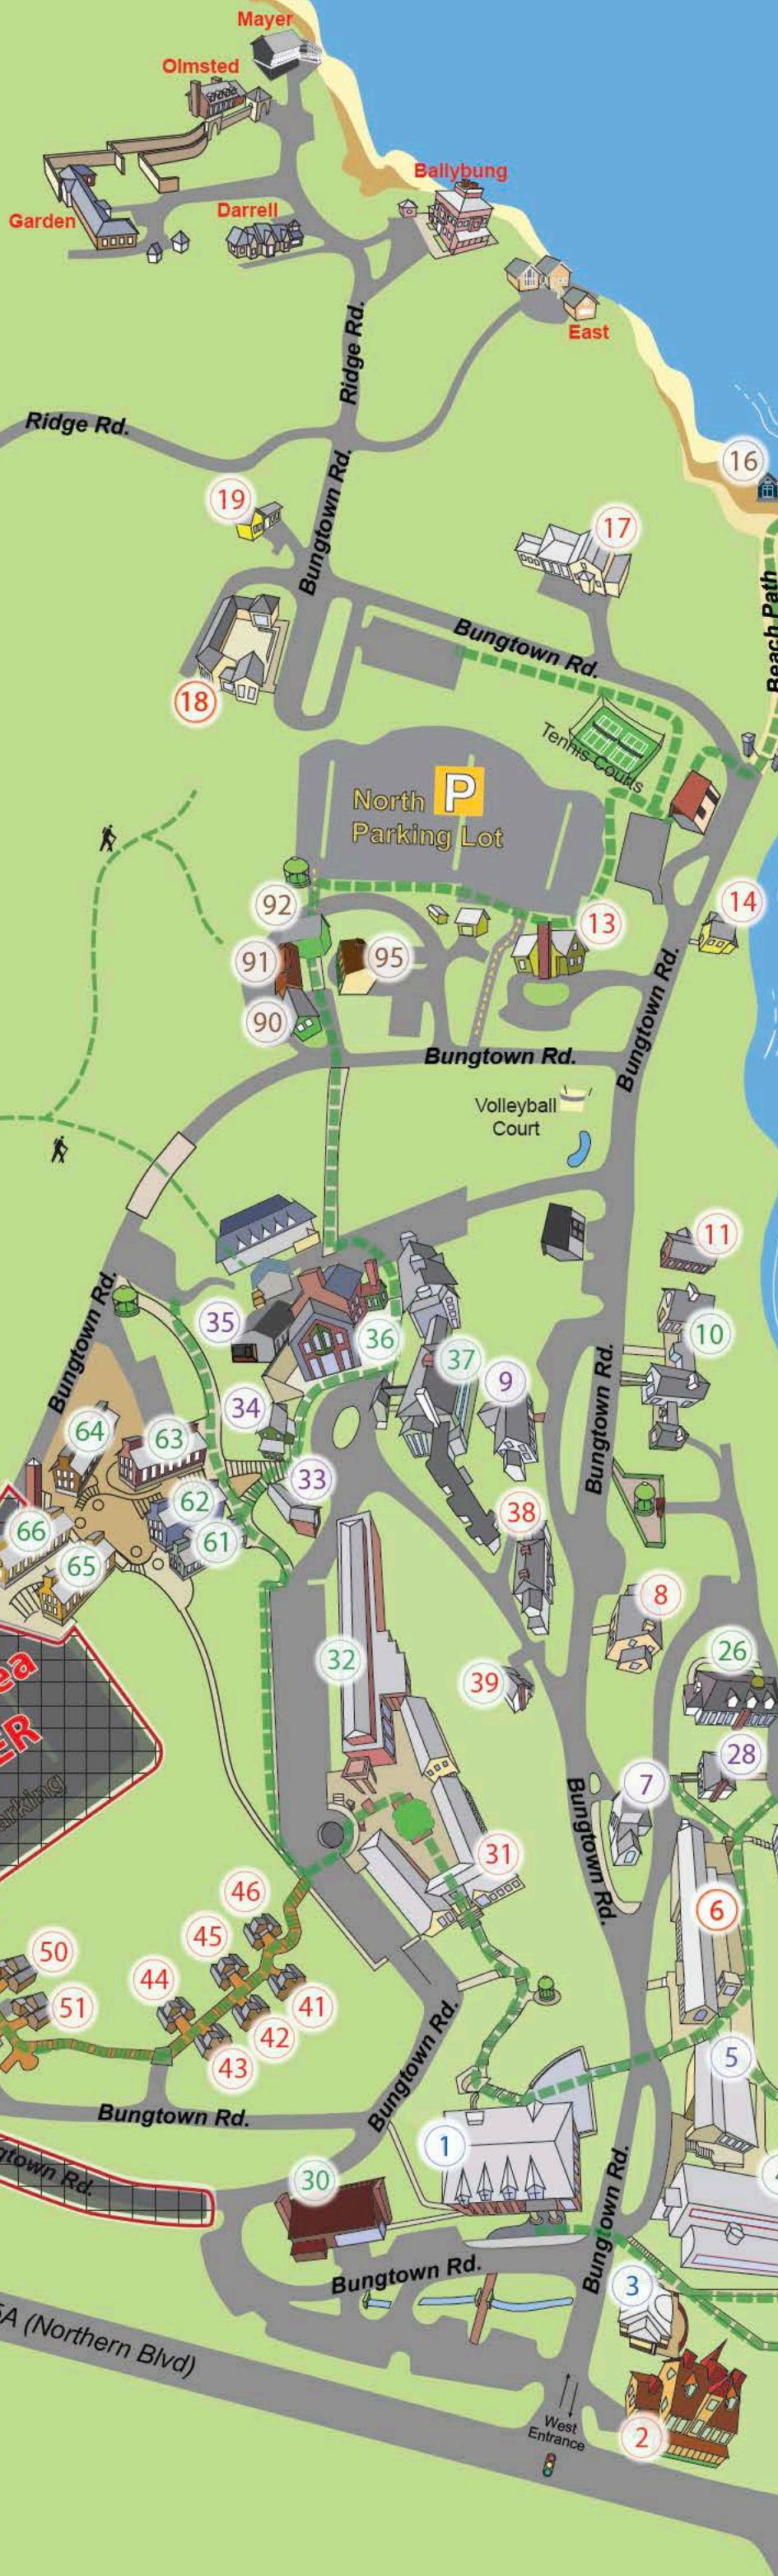

Cold Spring Harbor Laboratory

- Airsie House 17
- Alumni Cabin 48
- Axinn (Hillside Campus) 66
- Beach Storage Shed 16
- Beckman Laboratory 32
- Blackford Dining Hall/Residence 6
- Boyer Cabin 46
- Brings Barn 94
- Brings Grounds Building 95
- Bush Lecture Hall 5
- Cairns Laboratory 24
- Carnegie Library 21
- Cole Cottage 39
- Davenport House 2
- Deforest Apartment 18
- Delbruck Laboratory 10
- Demerec Laboratory 4
- DeMatteis (Hillside Campus) 62
- Dolan Hall 31
- Eagle Cabin 42
- Fire House Residence 11
- Freeman Building 33
- Glass Cabin 41
- Grace Auditorium 1
- Harris Building 30
- Hershey Laboratory 22
- Hooper House 8
- James Laboratory 37
- Jones Laboratory 26
- Koch (Hillside Campus) 61
- Lindsay Child Care Center 18
- Luke Building 25
- Luria Cabin 44
- Maniatis Cabin 47
- Marks Annex Building 35
- Marks Laboratory 36
- Matheson (Hillside Campus) 63
- McClintock Laboratory 23
- Nicholls Biondi Hall 3
- Nichols Administration 9
- Olney Residence 13
- Osterhout 7
- Pall Cabin 51
- Quick (Hillside Campus) 64
- Richards Building 91
- Richards North Barn 92
- Richards South Barn 90
- Shipping & Receiving 20
- Stahl Cabin 43
- Stent Cabin 45
- Tiffany House 19
- Urey Cottage 34
- Wavex Building 28
- Wendt Cabin 50
- Wendt (Hillside Campus) 65
- Williams House 38
- Yellow House 14
- Zinder Cabin 49

Houses

- Ballybung Residence
- Darrell House
- East House
- Garden House
- Olmsted House

Daycare & Cafeteria (orange circle)

Facilities Support (brown circle)

Housing (red circle)

Laboratories (green circle)

Office (purple circle)

Public Assembly (blue circle)

P Parking

Hiking Trail

Walking Path

Main Campus
1 Bungtown Road.
Cold Spring Harbor, NY 11724